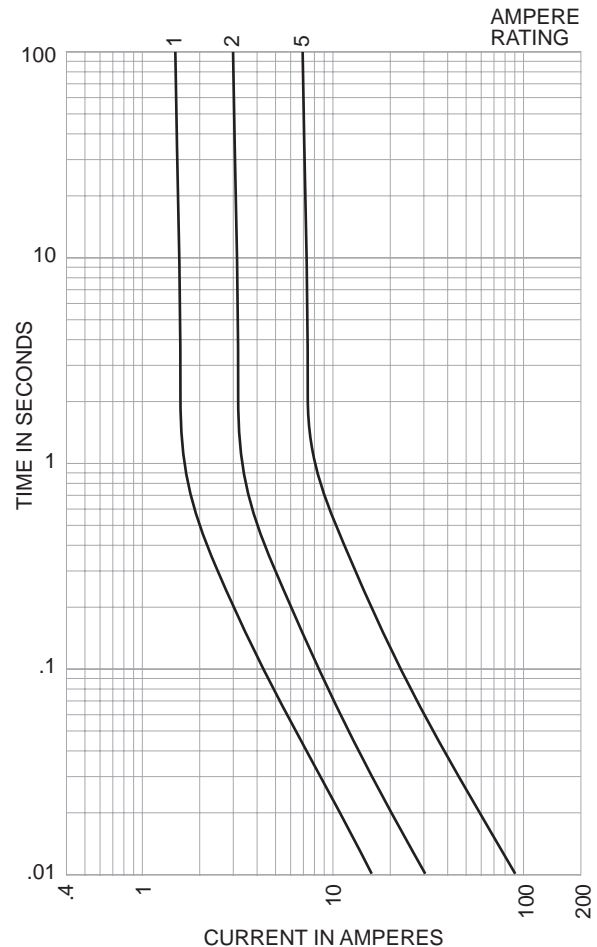

Fast-Acting Ferrule Fuses

AGU

13/32" × 1 1/2" Midget

Dimensional Data

Catalog Symbol: AGU (5AG)
 Fast-Acting
 Ampere Rating: 1 to 60 Amperes
 No Agency Listings

- Glass tube.
- Nickel plated brass ferrules.

Options:

- Gold plated ferrules

Order number AGU-(amp)-1J0281

Electrical Ratings (Catalog Symbol and Amperes)

250 Volts AC		32 Volts AC	
AGU-1	AGU-4	AGU-20	AGU-50
AGU-2	AGU-5	AGU-25	AGU-60
AGU-3	AGU-8	AGU-30	—
—	AGU-10	AGU-35	—
—	AGU-15	AGU-40	—

Carton Quantity and Weight

Ampere Ratings	Carton Qty.	Weight	
		Lbs.	Kg.
1-60	100	1.3	0.590

Recommended Fuseblocks—30 amps maximum

Poles	Terminal Type		
	Screw With Quick Connect	Pressure Plate w/Quick Connect	Box Lug
1	BM6031SQ	BM6031PQ	BM6031B
2	BM6032SQ	BM6032PQ	BM6032B
3	BM6033SQ	BM6033PQ	BM6033B

Time-Current Characteristic Curves—Average Melt

CE CE logo denotes compliance with European Union Low Voltage Directive (50-1000 Vac, 75-1500 Vdc). Refer to BIF document #8002 or contact Bussmann Application Engineering at 314-527-1270 for more information.